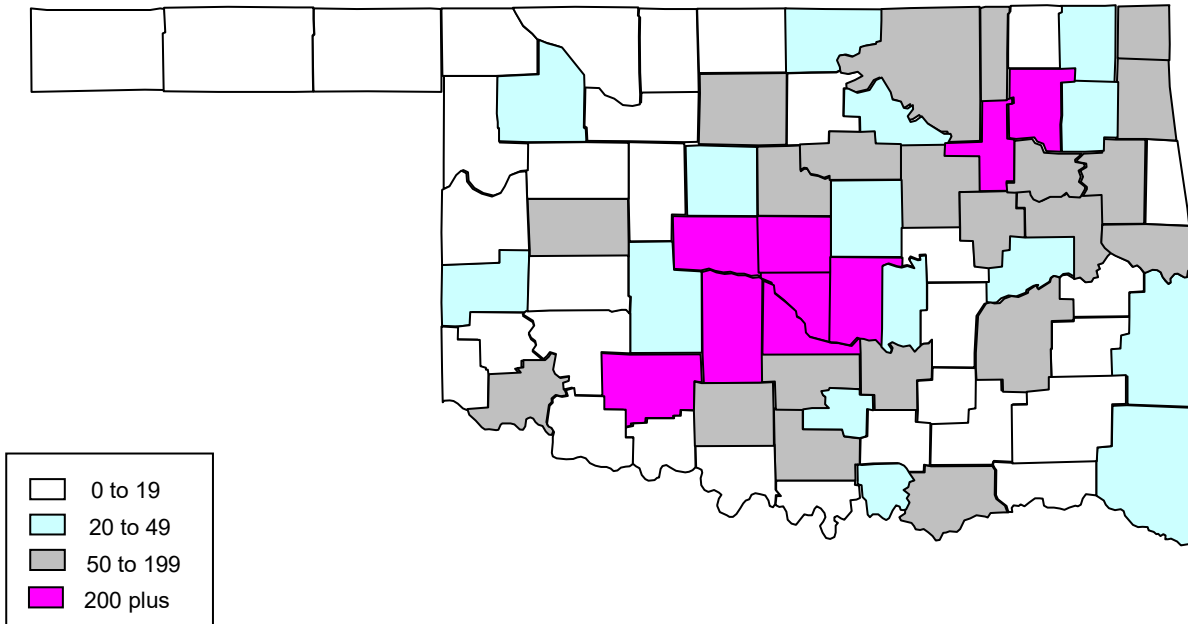

NORMAN CAMPUS STUDENTS

Enrollment by County in Oklahoma

Fall 2019

- * Students from Oklahoma (16,671) account for 59 percent of the total Norman Campus enrollment (28,089).
- * Counties with more than 1,000 students include Cleveland (4,586), Oklahoma (4,531), and Tulsa (2,632).
- * Other counties with 200 or more students include Canadian (696), Comanche (331), McClain (319), Rogers (261), Pottawatomie (216), and Grady (205).
- * Students represent every county in the state.