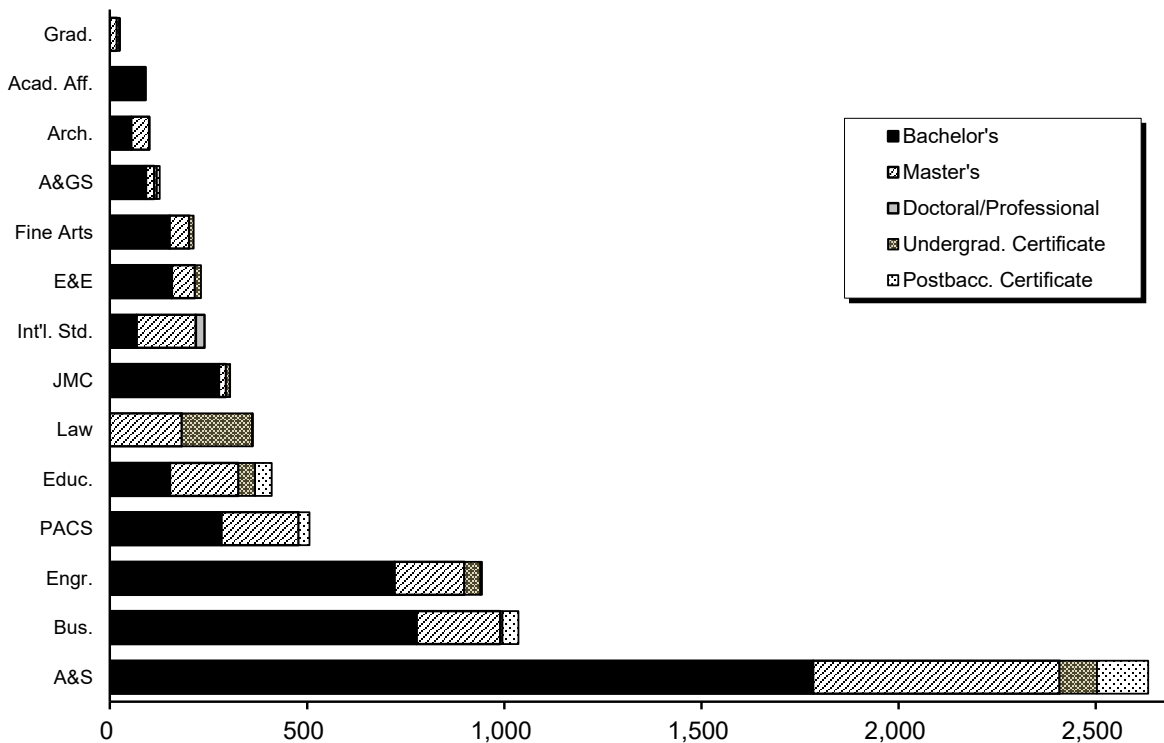

DEGREES CONFERRED

Degrees Conferred by College and Level

2018-2019

<u>College</u>	<u>Bachelor's</u>	<u>Master's</u>	<u>Doctoral/ Professional</u>	<u>Undergrad. Certificate</u>	<u>Post-Bacc. Certificate</u>	<u>Total</u>
Academic Affairs	90	-	-	-	-	90
Christopher C. Gibbs Architecture	54	45	0	-	1	100
Arts & Sciences	1,783	625	95	-	129	2,632
Atmospheric & Geographic Sciences	91	21	7	-	7	126
Michael F. Price Business	778	212	5	0	41	1,036
Mewbourne Earth & Energy	157	58	16	-	0	231
Jeannine Rainbolt Education	152	174	42	-	42	410
Gallogly Engineering	722	177	40	-	4	943
Weitzenhoffer Family Fine Arts	151	50	11	-	0	212
Graduate College	-	17	7	-	1	25
David L. Boren International Studies	68	150	-	22	0	240
Gaylord Journalism & Mass Comm.	276	18	10	-	1	305
Professional & Continuing Studies	283	195	-	-	28	506
Total - Excluding Law	4,605	1,742	233	22	254	6,856
Law	-	182	179	-	1	362

Note: Degree counts shown here from a snapshot taken each July once the prior academic year's degrees are posted.